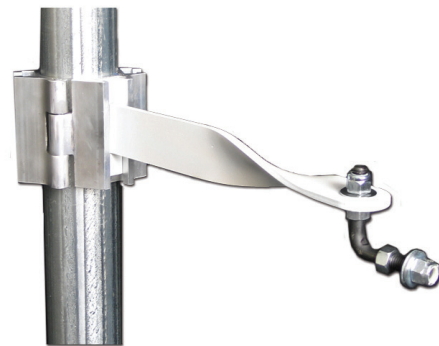

Tent Fan Mounts

Standard Pole Mount (SPM)

#1 mount in the industry
Round, square and rectangle poles
(Opens up to 4")

Tents: Anchor, Toptec, Economy, Celina,
Central, Aztec, Eureka

Channel Pole Mount (CPM)

Keder tracks or channels/structure tents
(Fits in Keder tracks with opening of
3/16" or greater)

Tents: Anchor Structures (Clearspan), Losberger
Structures

Twin Tube Pole Mount (TPM)

Tents: Eureka Twin Tube